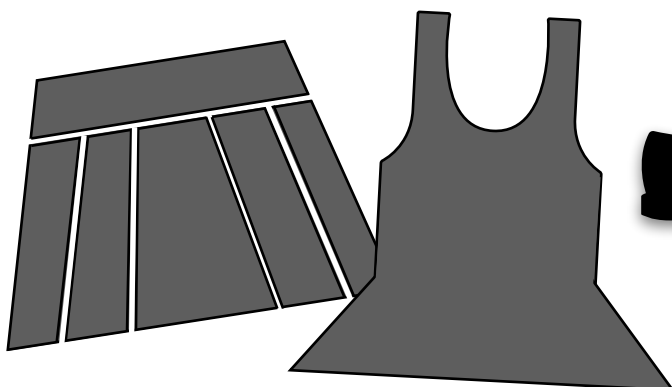

# Laxey School Uniform Reminder

White or sky blue  
polo shirt

Grey school  
trousers or  
shorts

*Lets get the little details right!*

White, grey  
or black  
socks

Grey school skirt or dress

Black shoes

Maroon jumper or cardigan