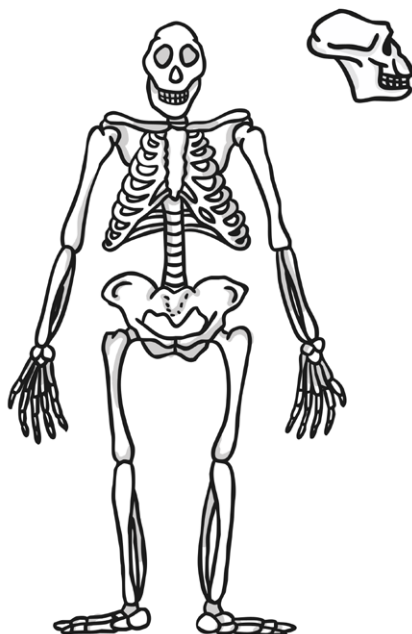

# Human Evolution

Compare the similarities and differences between a modern human and an Australopithecus Afarensis.

Physical Appearance		Skeletons	
 <p>Australopithecus Afarensis</p>	 <p>Human</p>	 <p>Australopithecus Afarensis Skeleton</p>	 <p>Human Skeleton</p>
Similarities		Similarities	
Differences		Differences	

# Human Evolution

Compare the similarities and differences between a modern human and an Australopithecus Afarensis.

## Physical Appearance

Australopithecus Afarensis

Homo Neanderthalensis

Human

## Skeletons

Australopithecus Afarensis

Homo Neanderthalensis

Human