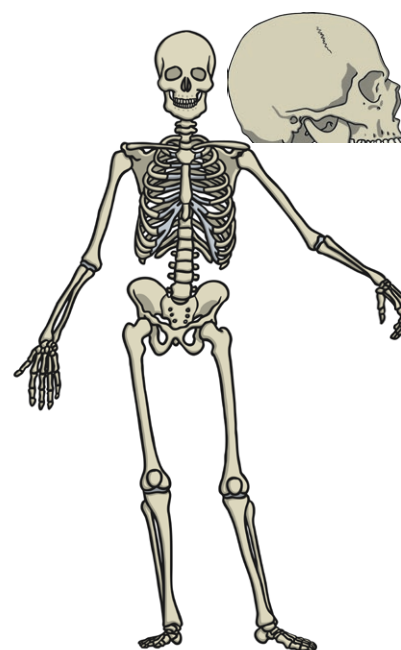

# Human Evolution

Compare the similarities and differences between a modern human and an Australopithecus Afarensis.

Physical Appearance		Skeletons	
 <p>Australopithecus Afarensis</p>	 <p>Human</p>	 <p>Australopithecus Afarensis Skeleton</p>	 <p>Human Skeleton</p>
Similarities		Similarities	
Differences		Differences	

# Human Evolution

Compare the similarities and differences between a modern human and an Australopithecus Afarensis.

## Physical Appearance

Australopithecus Afarensis

Homo Neanderthalensis

Human

## Skeletons

Australopithecus Afarensis

Homo Neanderthalensis

Human